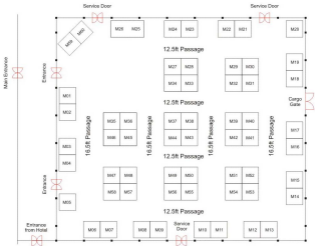

## Stalls Layout Plan - Marquee Hall, PC Hotel, Karachi (5-8 August, 2010)

- M01 to M26 = Standard Shell Stalls (26 nos.)
- M27 to M58 = Premium Shell Stalls (32 nos.)