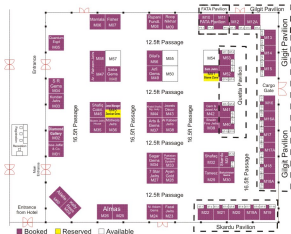

Pakistan International Gems & Jewellery Exhibition - 2010

Stalls Layout Plan - Marquee Hall, PC Hotel, Karachi (5-8 August, 2010)

M01 to 05, M08 to 10, M12A, 16A, 17A, 18A, 19A = Standard Shell Stalls (3m x 3m) - 43 nos.

M07 to 07 = Premium Shell Stalls (3m x 3m) - 32 nos.

Total No. of Stalls = 65 nos.

PC Hotel, Skardu Pavilion/01

084/0848

02-00-00-00